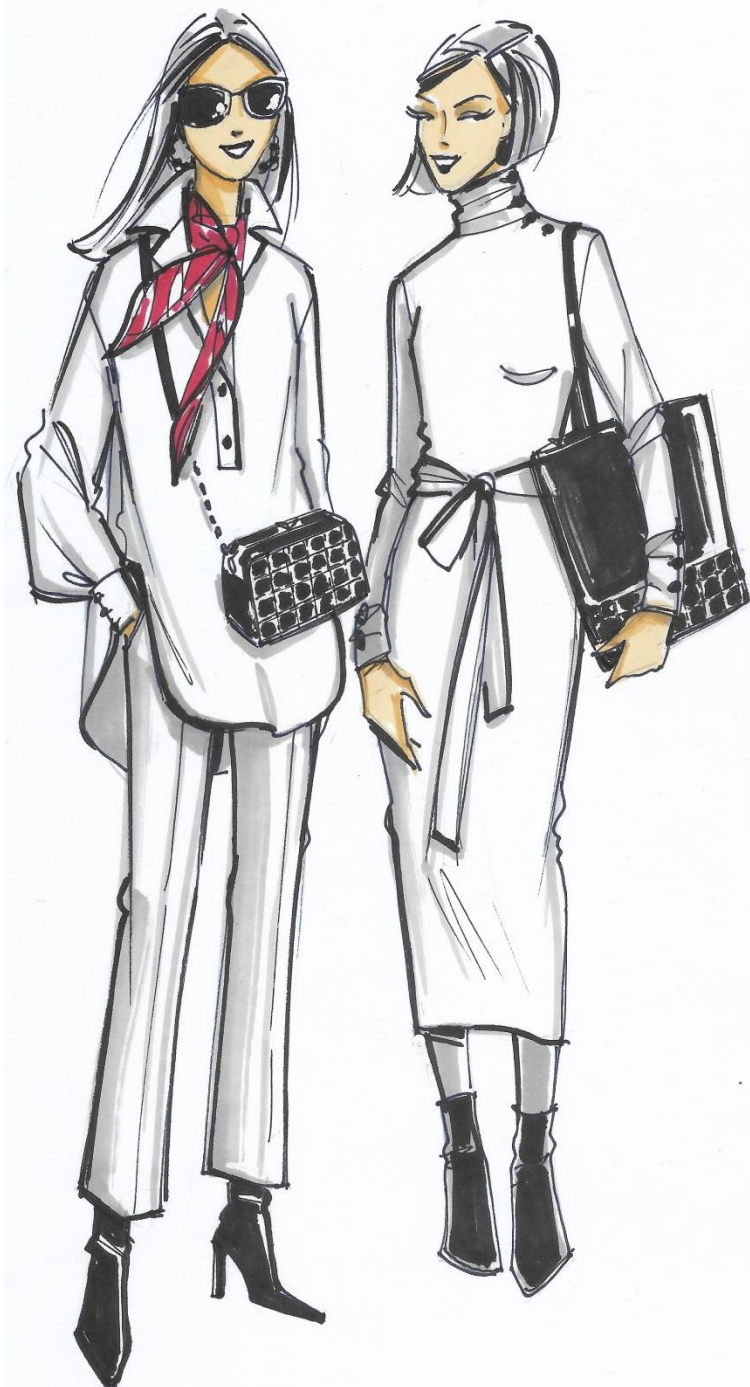

Matelassé a scacchi